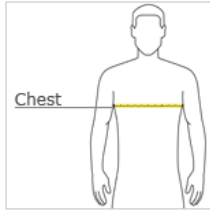

EDDIE BAUER SIZE CHART

MEN'S

CHEST

With arms down at sides, measure around the upper body, under arms and over the fullest part of the chest.

SIZE CHART

	XS	S	M	L	XL	2XL	3XL	4XL
Chest	32-34	35-37	38-40	41-43	44-46	48-50	52-54	55-57

WOMENS

BUST

With arms down at sides, measure around the upper body, under arms and around the fullest part of the bust.

SIZE CHART

	XS	S	M	L	XL	2XL	3XL	4XL
Size	2	4/6	8/10	12/14	16/18	20/22	24/26	28/30
Bust	32-33	34-35	36-37	38-40	41-43	44-46	47-49	50-52