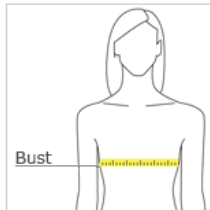

EDDIE BAUER SIZE CHART

MEN'S

CHEST

With arms down at sides, measure around the upper body, under arms and over the fullest part of the chest.

SIZE CHART

	XS	S	M	L	XL	2XL	3XL	4XL
Chest	32-34	35-37	38-40	41-43	44-46	48-50	52-54	55-57

WOMENS

BUST

With arms down at sides, measure around the upper body, under arms and around the fullest part of the bust.

SIZE CHART

	XS	S	M	L	XL	2XL	3XL	4XL
Size	2	4/6	8/10	12/14	16/18	20/22	24/26	28/30
Bust	32-33	34-35	36-37	38-40	41-43	44-46	47-49	50-52